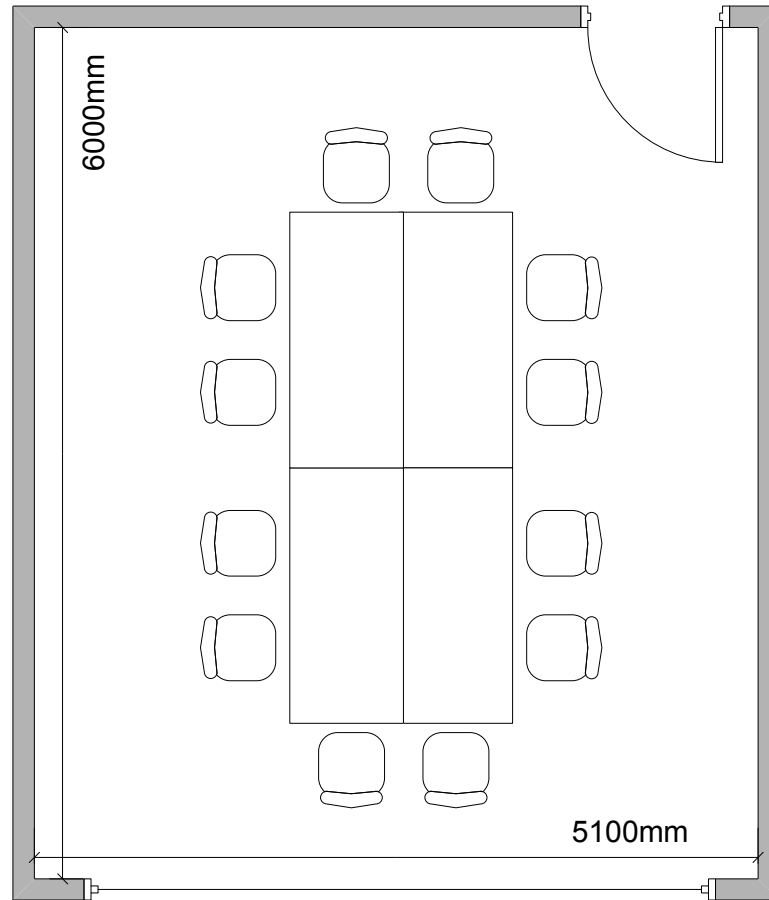

# Eugenie

Block: max. 12 persons

Scale 1:50