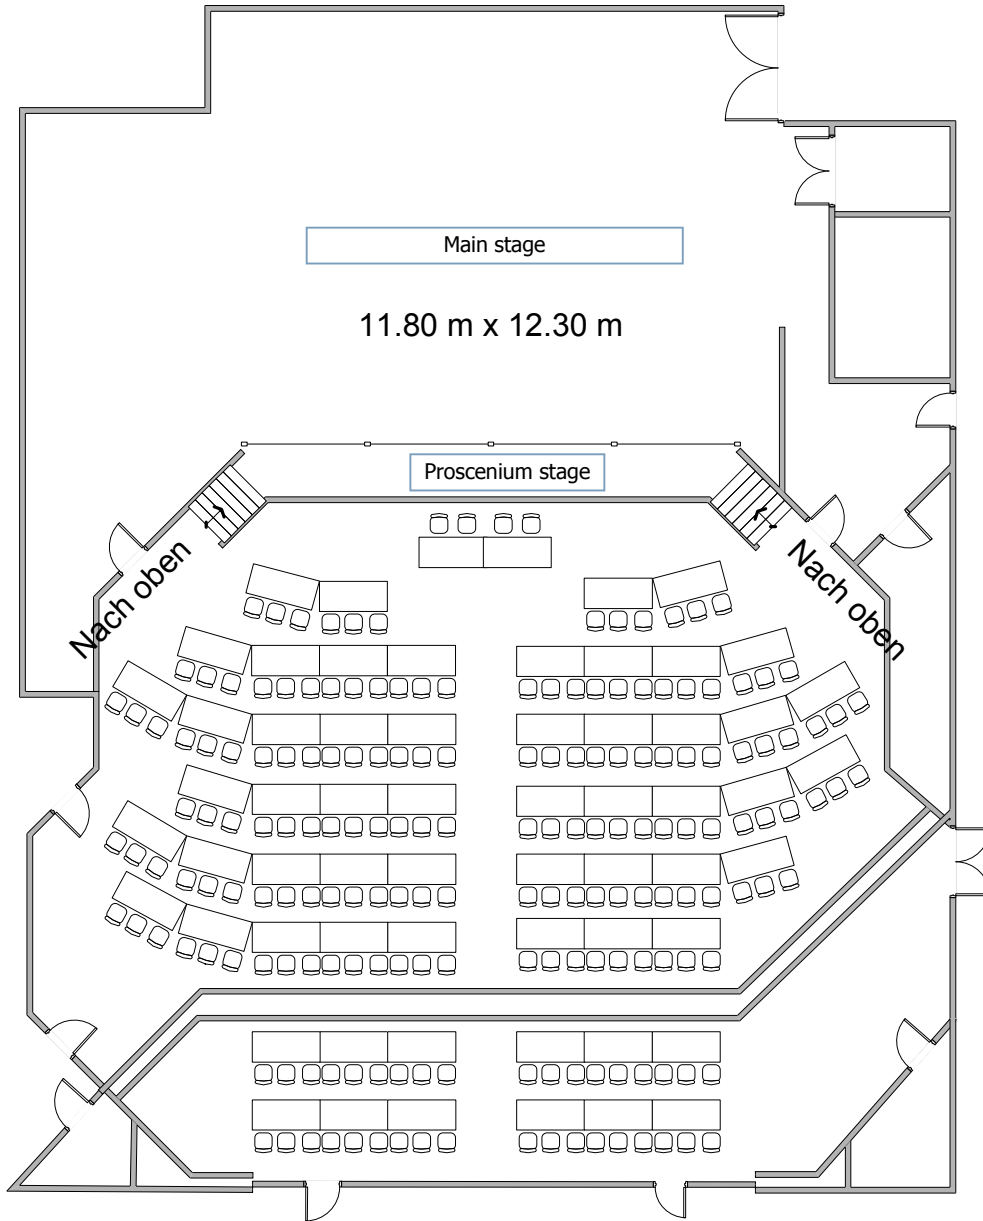

Large Saloon

Parliament: max. 180 persons

Scale 1:200