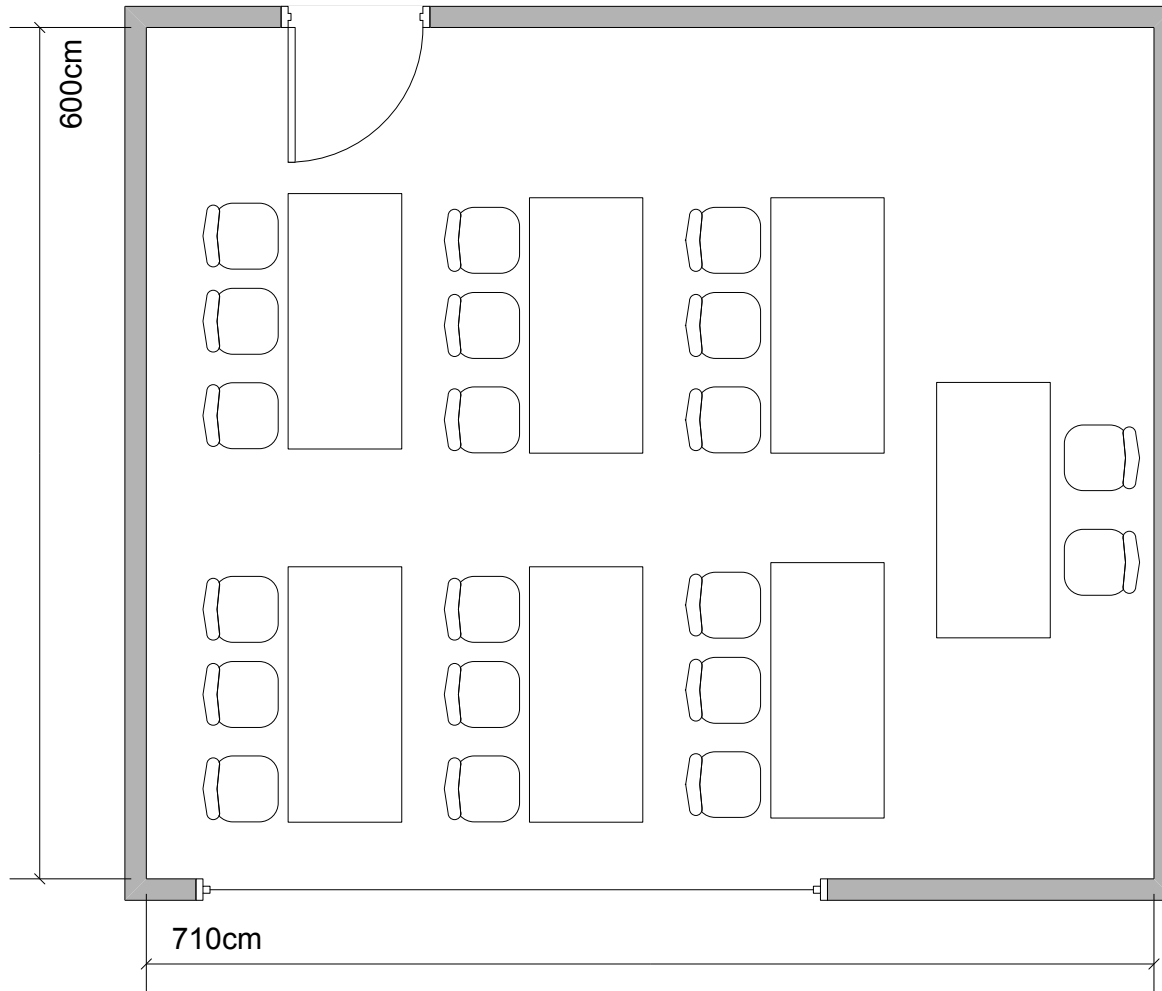

Hortense

Parliament: max. 18 persons

Scale 1:50