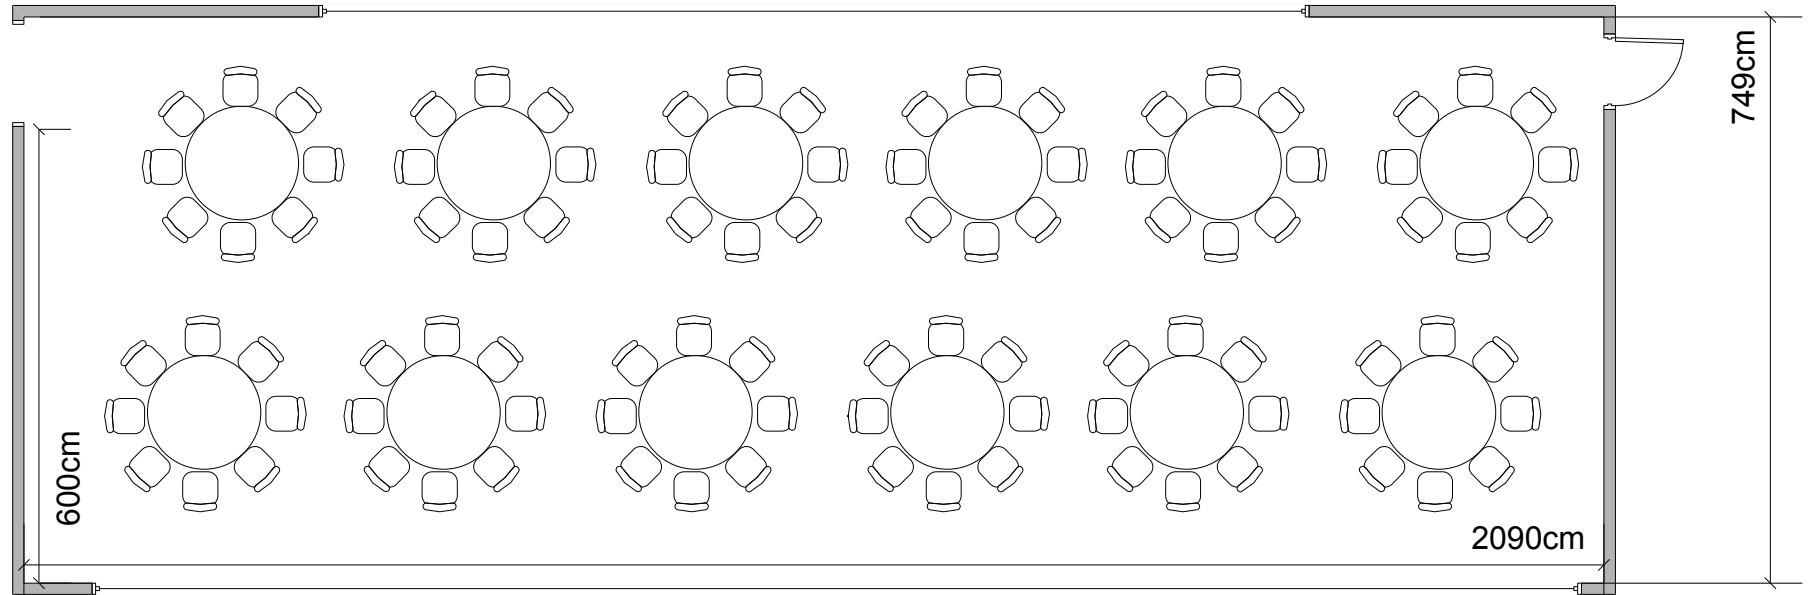

Smal Saloon

Round tables: max. 96 persons

Scale 1:100