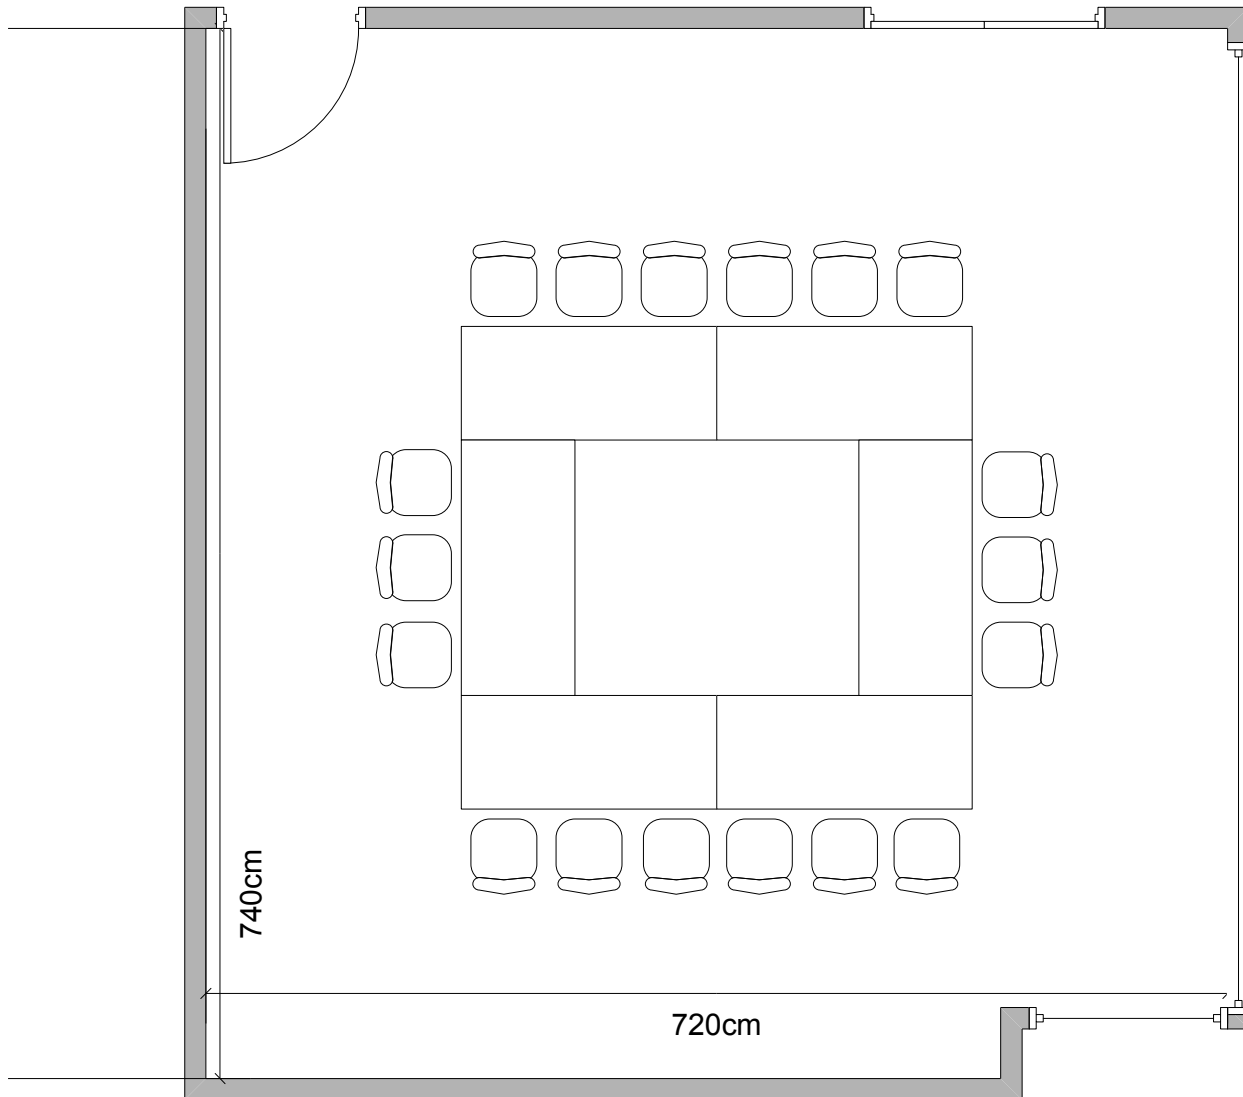

Otto Kreis-saloon

Block: max. 18 persons

Scale 1:50