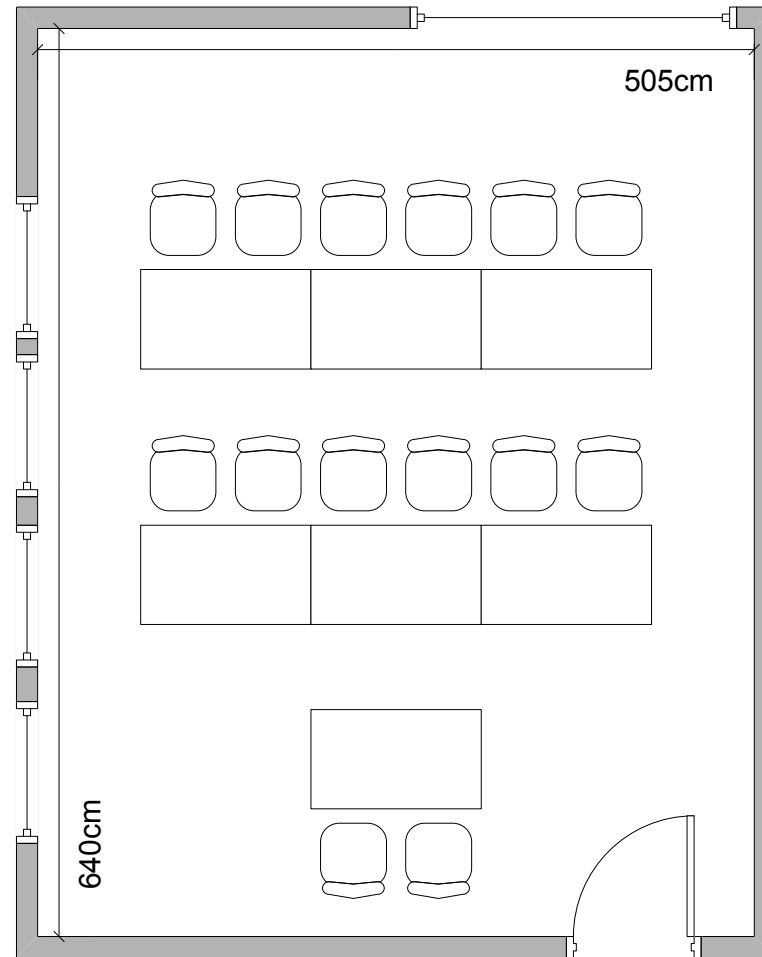

# Ottenberg

Parliament: max. 12 persons

Scale 1:50